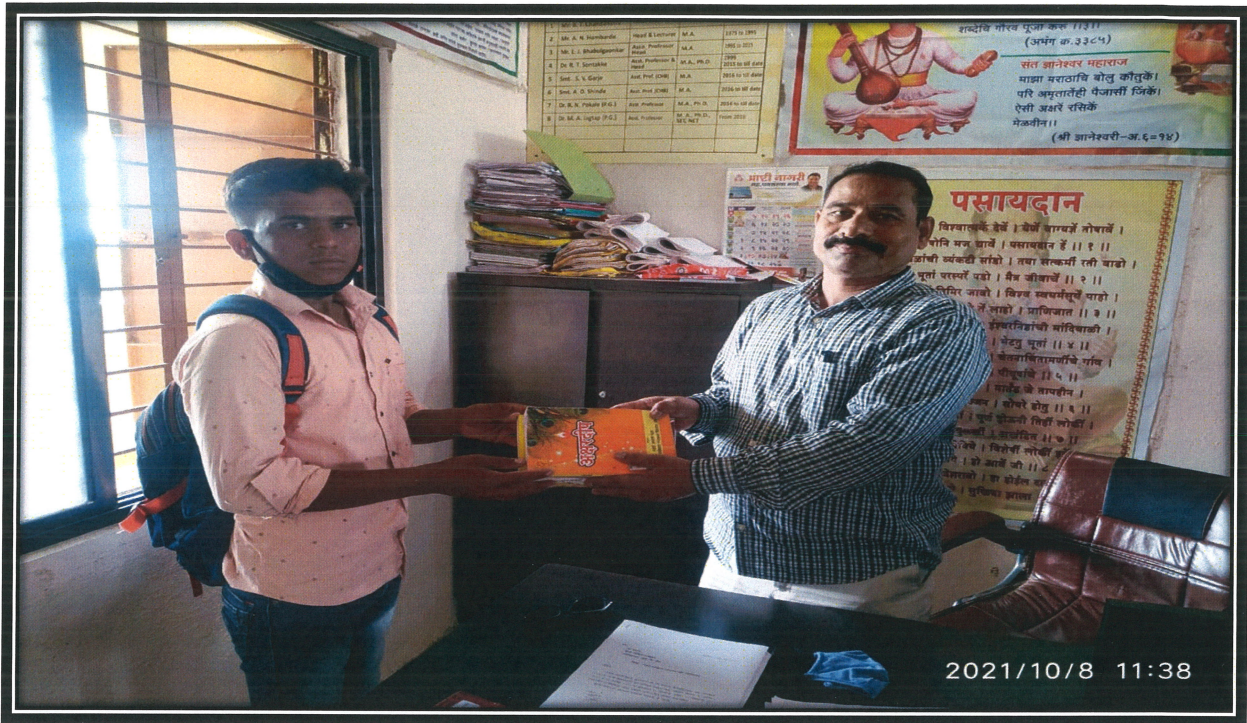

PHOTOGRAPHS OF MENTOR- MENTEE

Prof. R. E. Bharudkar helping his mentee by giving him a book under Mentor- Mentee Scheme

*R.E.*

Principal

Adv.B.D.Hambarde Mahavidyalaya  
Ashti Tal. Ashti, Dist. Beed

Dr. R. T. Sontakke helping his mentee by giving him a book under Mentor- Mentee Scheme

Dr. M. K. Shirsath helping his mentee by giving him a book under Mentor- Mentee Scheme

**Principal**  
 Adv.B.D.Hambarde Mahavidyalaya  
 Ashti Tal. Ashti, Dist. Beed

Personal guidance to mentee student Mr. Sarak Tukaram Naganath (B.A.T.Y.) by Mentor